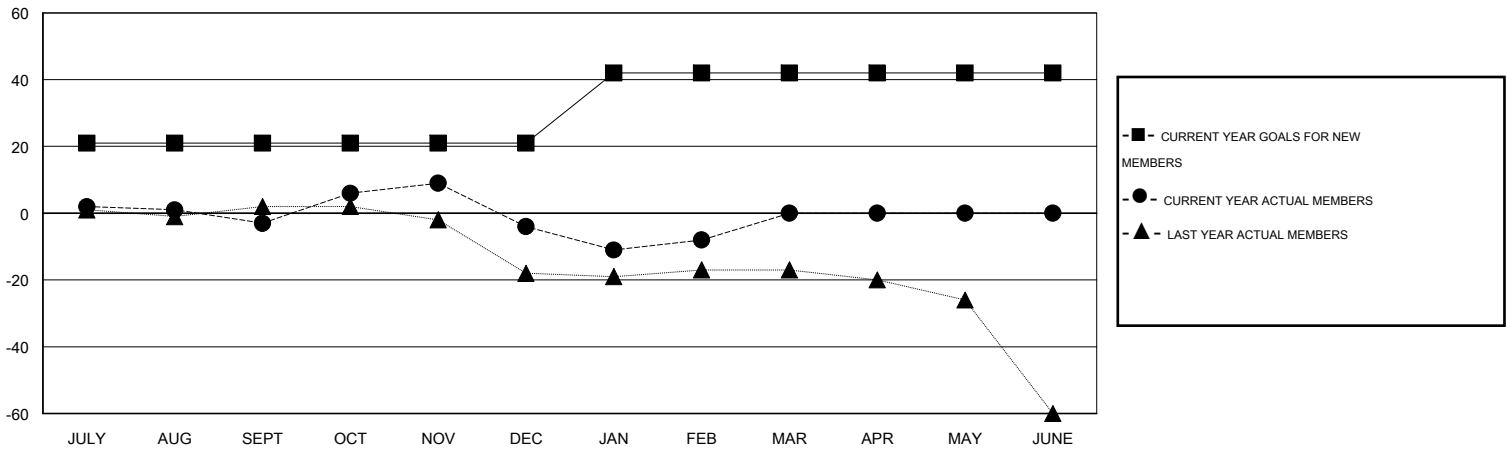

MONTHLY MEMBERSHIP PROGRESS REPORT

District 123

Results as of: 2/28/2015

GMT: MIKLOS HORVATH

LOCATION RUSSIAN FEDERATION

GMT CA 4

Clubs					Members				
RESULTS FOR 2014-2015					RESULTS FOR 2014-2015				
QUARTER	NEW CLUB GOAL	NEW CLUBS	DROPPED CLUBS	NET GAIN/LOSS	QUARTER	NEW MEMBER GOAL	CHARTER AND NEW MEMBERS ADDED	DROPPED MEMBERS	NET GAIN/LOSS
JULY/AUG/SEPT	1	0	0	0	JULY/AUG/SEPT	21	2	5	-3
OCT/NOV/DEC	0	0	1	-1	OCT/NOV/DEC	0	16	17	-1
JAN/FEB/MAR	1	0	0	0	JAN/FEB/MAR	21	3	7	-4
APR/MAY/JUNE	0	0	0	0	APR/MAY/JUNE	0	0	0	0

GOALS AND ACTUAL NEW CLUBS CUMULATIVE

GOALS AND ACTUAL MEMBERS CUMULATIVE

DROPPED CLUBS: 1	6 CLUBS OF 21 ADDED 1 OR MORE NEW MEMBERS	<u>GENDER DISTRIBUTION</u>	
<u>DROPPED MEMBERS</u>		MALE	137 (55.24%)
DECEASED	CLICK HERE FOR HEALTH ASSESSMENT DATA	FEMALE	111 (44.76%)
CLUB CANCELLED		FAMILY UNIT MEMBERS	15
OTHER		HEAD OF HOUSEHOLD	6
TOTAL		NON-HEAD OF HOUSEHOLD	9