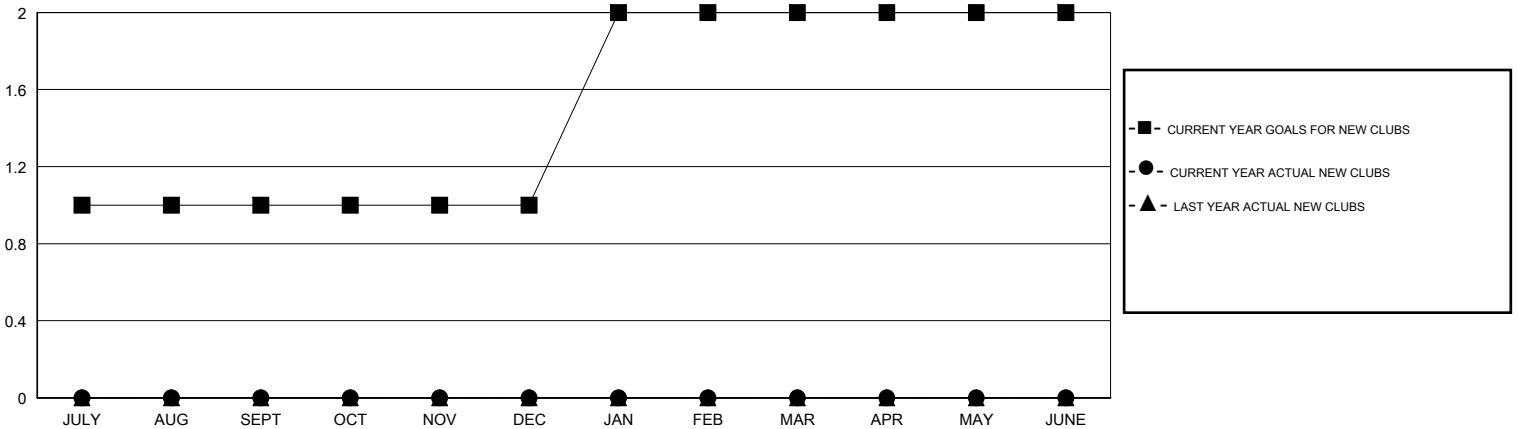

MONTHLY MEMBERSHIP PROGRESS REPORT

District 123

Results as of: 2/28/2015

GMT: MIKLOS HORVATH

LOCATION RUSSIAN FEDERATION

GMT CA 4

Clubs					Members				
RESULTS FOR 2014-2015					RESULTS FOR 2014-2015				
QUARTER	NEW CLUB GOAL	NEW CLUBS	DROPPED CLUBS	NET GAIN/LOSS	QUARTER	NEW MEMBER GOAL	CHARTER AND NEW MEMBERS ADDED	DROPPED MEMBERS	NET GAIN/LOSS
JULY/AUG/SEPT	1	0	0	0	JULY/AUG/SEPT	21	2	5	-3
OCT/NOV/DEC	0	0	1	-1	OCT/NOV/DEC	0	16	17	-1
JAN/FEB/MAR	1	0	0	0	JAN/FEB/MAR	21	3	7	-4
APR/MAY/JUNE	0	0	0	0	APR/MAY/JUNE	0	0	0	0

GOALS AND ACTUAL NEW CLUBS CUMULATIVE

GOALS AND ACTUAL MEMBERS CUMULATIVE

DROPPED CLUBS: 1	6 CLUBS OF 21 ADDED 1 OR MORE NEW MEMBERS	<u>GENDER DISTRIBUTION</u>	
<u>DROPPED MEMBERS</u>		MALE	137 (55.24%)
DECEASED	CLICK HERE FOR HEALTH ASSESSMENT DATA	FEMALE	111 (44.76%)
CLUB CANCELLED		FAMILY UNIT MEMBERS	15
OTHER		HEAD OF HOUSEHOLD	6
TOTAL		NON-HEAD OF HOUSEHOLD	9